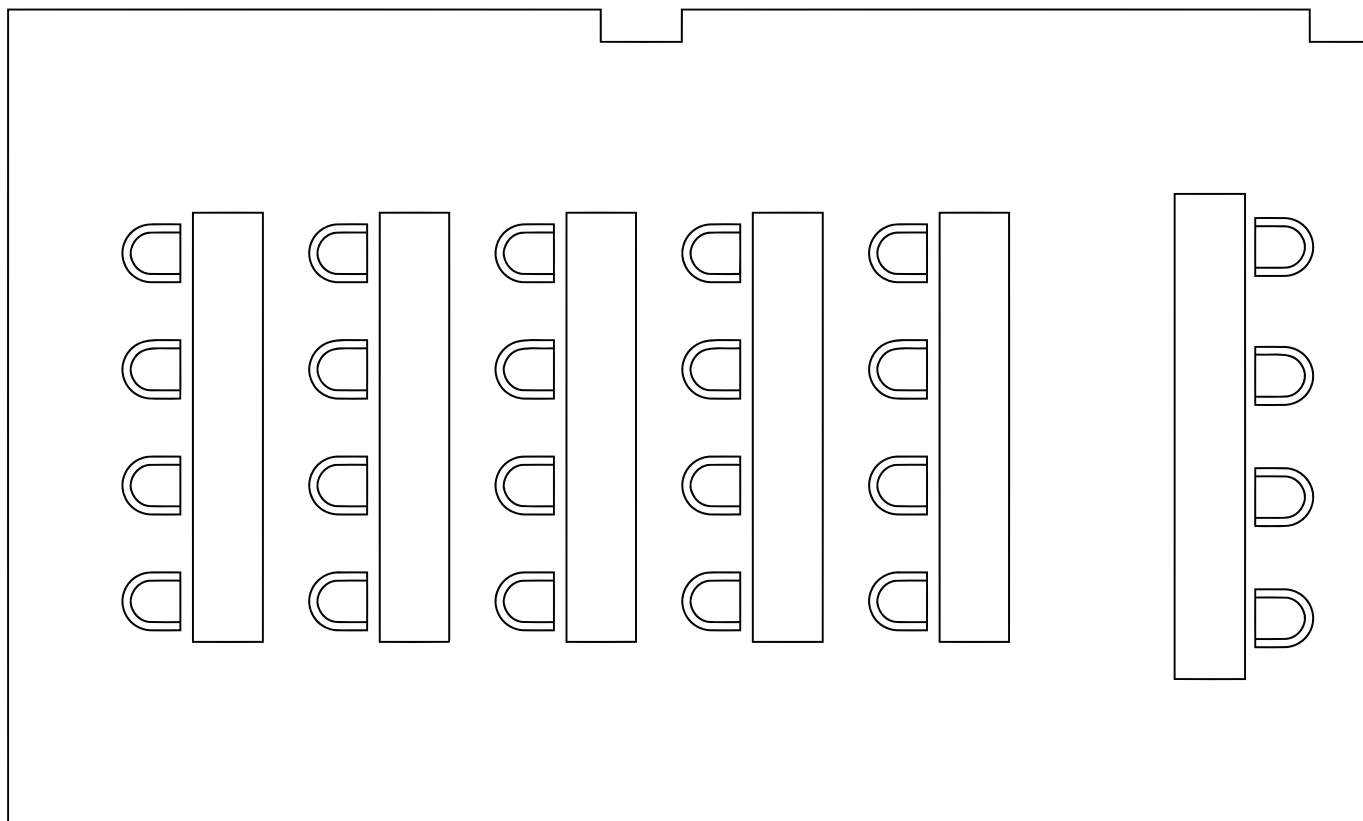

Classroom

82.46m²

Classroom

60.21m²

T Shape

60.21m²

T Shape

82.46m²

Theatre

82.46m²

Theatre

60.21m²

HOTELSKA GRUPA
**BUDVANSKA
RIVIJERA**